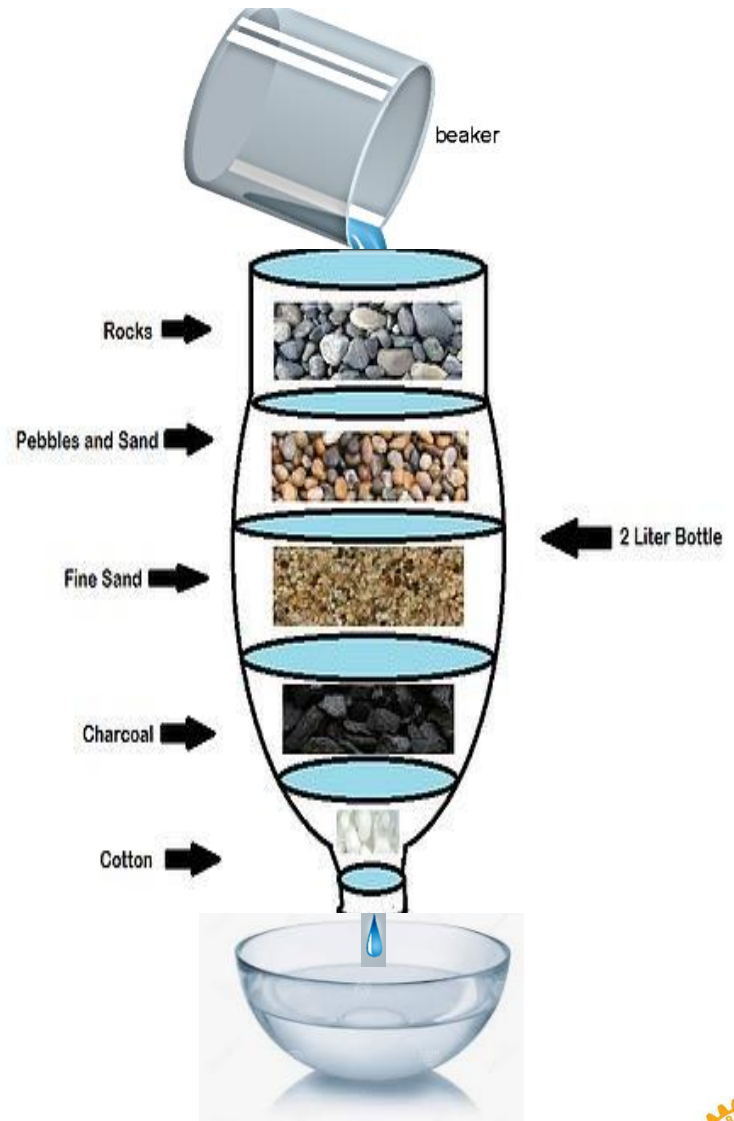

PROTOTYPE ONE

FAMILY FILTERS

PROTOTYPE EIGHT

500 special straws shown here
are used to filter the dirty water

The 'magic' of science !

Aquabox filters remove waterborne pathogens, the causes of

- Cholera
- Typhoid
- Amoebic dysentery
- Parasitic worm cysts
- Polio etc

These 'straws' filter the pathogens out of the contaminated water.

These Community Filters are used in community centres, schools and hospitals.

- They can clean 6 litres of water a minute.
- Over 1 million litres of water over its working life.

Research how and ways to make a plastic bottle water filter.
Is this filtered water safe to drink immediately?

Aquabox contents and the materials used where possible are recyclable

In addition to the water filter they contain:-