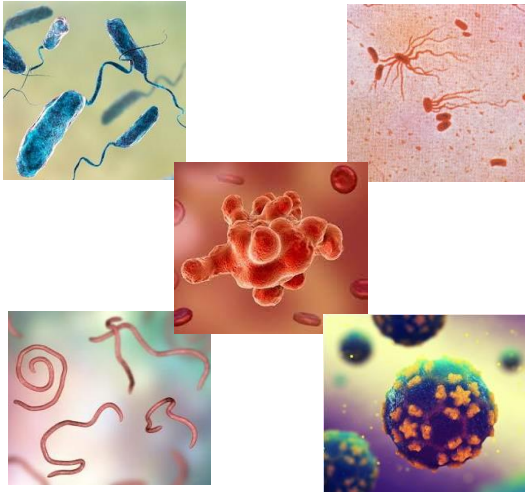

PROTOTYPE ONE

FAMILY FILTERS

PROTOTYPE EIGHT

500 special straws shown here
are used to filter the dirty water

The 'magic' of science !

Aquabox filters remove waterborne pathogens, the causes of

- Cholera
- Typhoid
- Amoebic dysentery
- Parasitic worm cysts
- Polio etc

These 'straws' filter the pathogens out of the contaminated water.

These Community Filters are used in community centres, schools and hospitals.

- They can clean 6 litres of water a minute.
- Over 1 million litres of water over its working life.