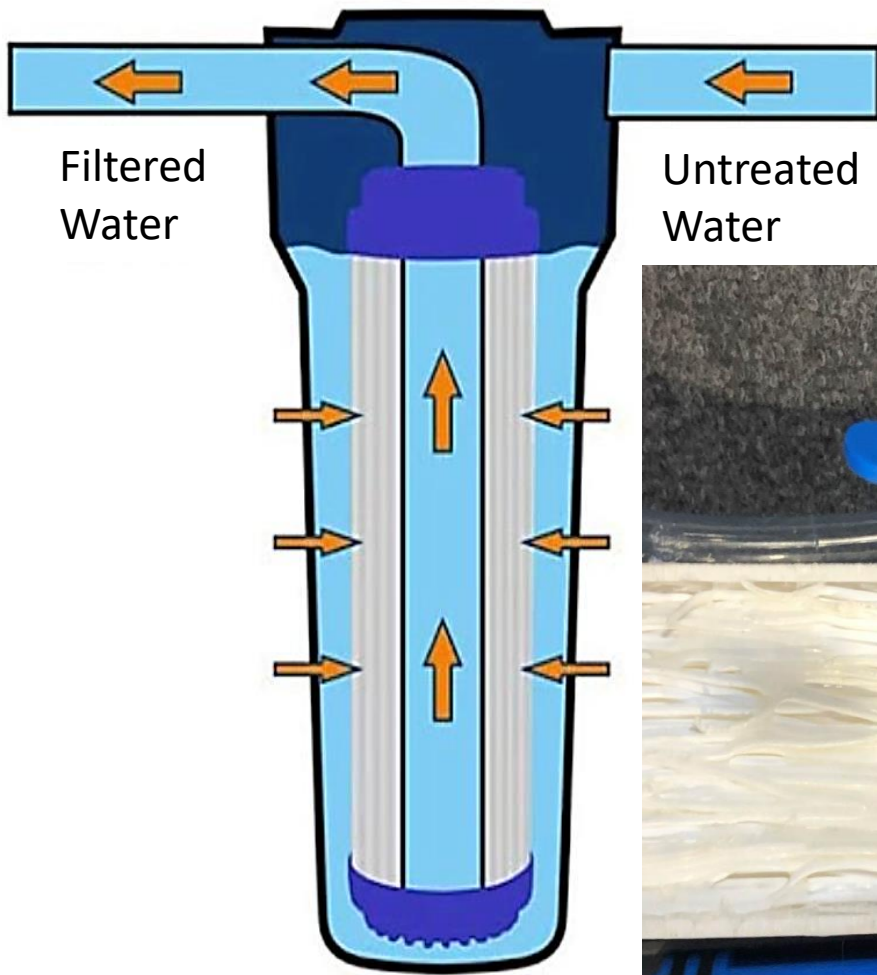

PROTOTYPE ONE

FAMILY FILTERS

PROTOTYPE EIGHT

500 special straws shown here
are used to filter the dirty water

The 'magic' of science !

Aquabox filters remove waterborne pathogens, the causes of

- Cholera
- Typhoid
- Amoebic dysentery
- Parasitic worm cysts
- Polio etc