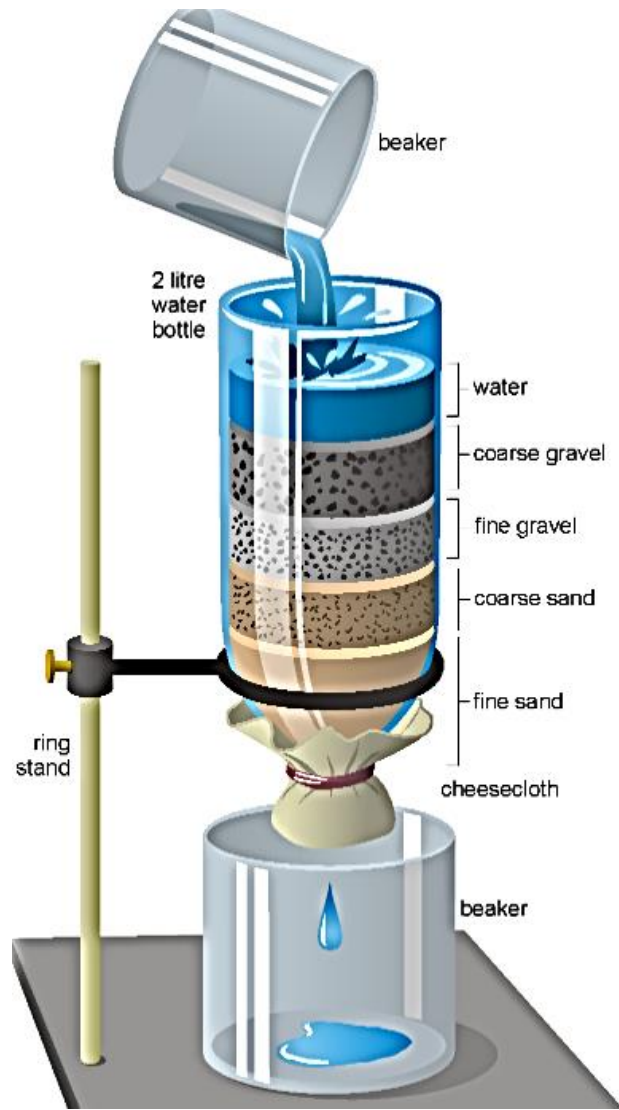

Research how and ways to make a plastic bottle water filter.
Is this filtered water safe to drink immediately?